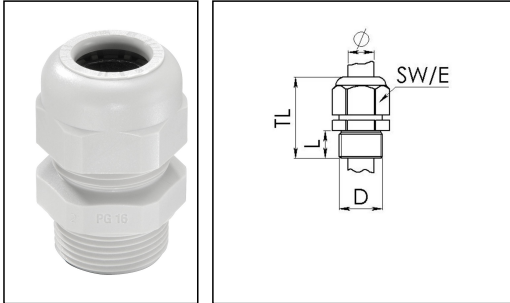

SKV 42 LG

Cable gland, polyamide, Pg 42, RAL 7035

Products may differ in size, colour and appearance to those shown. If you require further information or customisation, please contact us directly.

Material cable gland	Polyamide
Material sealing gasket	EPDM
Protection class	IP68 (5 bar 30 min)
Temp. range min	-40 °C
Temp. range max	100 °C
Glow wire test	750 °C
Thread type	PG
Ø Connection thread D	42
Length screw-in thread L	14 mm
Ø cable diameter min	28 mm
Ø cable diameter max	38 mm
Key width SW	60 mm
Collar diameter (E)	67 mm
Total length TL	58 mm - 67 mm
Type of cable anchorage	A
Product Color	RAL 7035
Type	SKV 42 LG
Order no. RAL 7035	10066408
Packing unit	5
EAN number	4007685664080
Tariff number	39269097
ETIM-Classification	EC000441